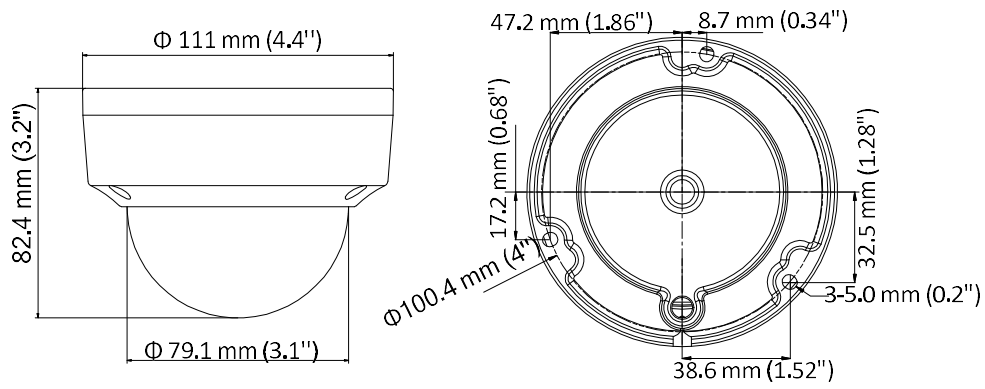

Order Models

DS-2CE56D8T-VPITF

Dimension